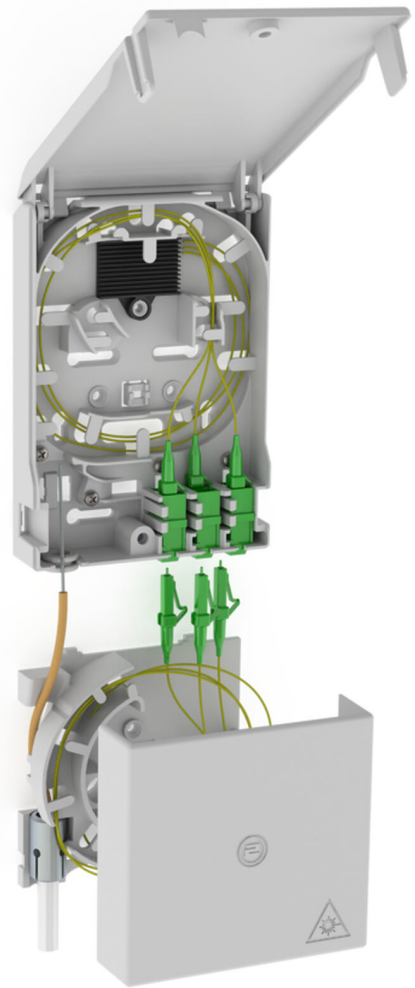

# Fibre-optic termination point

With excess cable length box

## 2LINE G-BOX GF-AP Set6 + KUEB

Article no.: 3030354964, GTIN: 4052487227544

Accommodates up to 6 LC/APC pigtailed and 3 LC duplex couplings.

Picture may differ from selected product