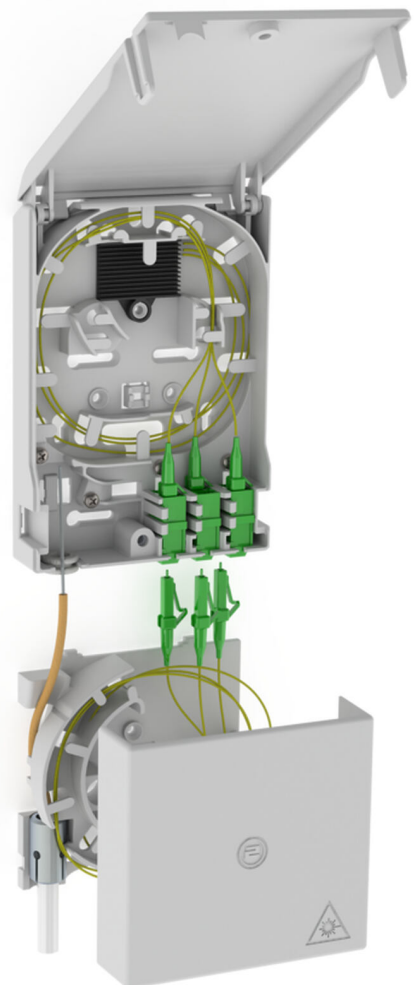

Fibre-optic termination point

With excess cable length box

2LINE G-BOX GF-AP Set3 + KUEB

Article no.: 3030354958, GTIN: 4052487227513

Accommodates up to 6 LC/APC pigtailed and 3 LC duplex couplings.

Picture may differ from selected product

FACTS

Advantages:

- Fast and simple connection without undesirable attenuations thanks to optimal fibre routing

Scope of delivery:

- Example: 2LINE G-BOX GF-AP Set6 + KUEB
- 1 piece fibre-optic termination point with 12-slot splice holder
- 3 pieces LC/APC pigtails
- 6 pieces excess cable length box
- 1x excess cable length box

Dimensions:

- KÜB (HxWxD): 90x96x27mm
- Gf-AP (HxWxD): 135x96x27mm

Properties:

- Accommodates up to 3 LC duplex couplings and 6 LC pigtails
- For storing excess cable lengths

Material:

- PC/ABS-FR

FEATURES

Special feature: Gf-AP inkl. 3x LC/APC Pigtails + KÜB