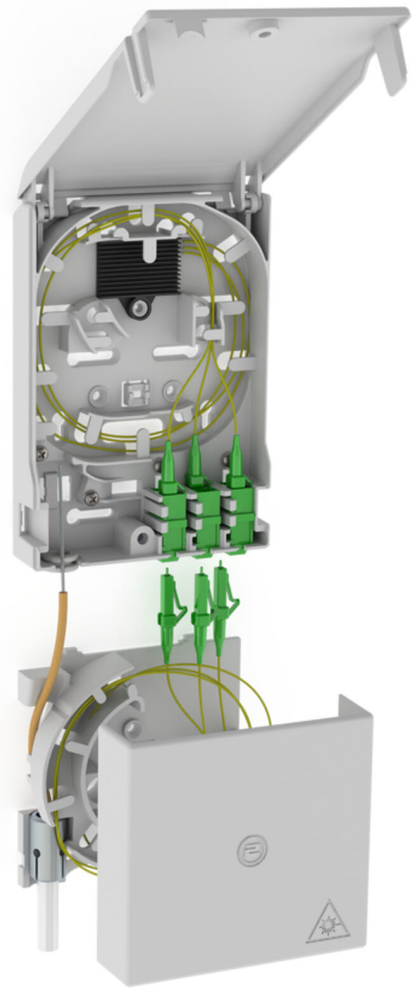

Fibre-optic termination point

With excess cable length box

2LINE G-BOX GF-AP + KUEB

Article no.: 3030354904, GTIN: 4052487227483

Accommodates up to 6 LC/APC pigtailed and 3 LC duplex couplings.

Picture may differ from selected product

FACTS

Advantages:

- Fast and simple connection without undesirable attenuations thanks to optimal fibre routing

Scope of delivery:

- Example: 2LINE G-BOX GF-AP Set6 + KUEB
- 1 piece fibre-optic termination point with 12-slot splice holder
- 3 pieces LC/APC pigtails
- 6 pieces excess cable length box
- 1x excess cable length box

Dimensions:

- KÜB (HxWxD): 90x96x27mm
- Gf-AP (HxWxD): 135x96x27mm

Properties:

- Accommodates up to 3 LC duplex couplings and 6 LC pigtails
- For storing excess cable lengths

Material:

- PC/ABS-FR

FEATURES

Special feature: Gf-AP leer + KÜB