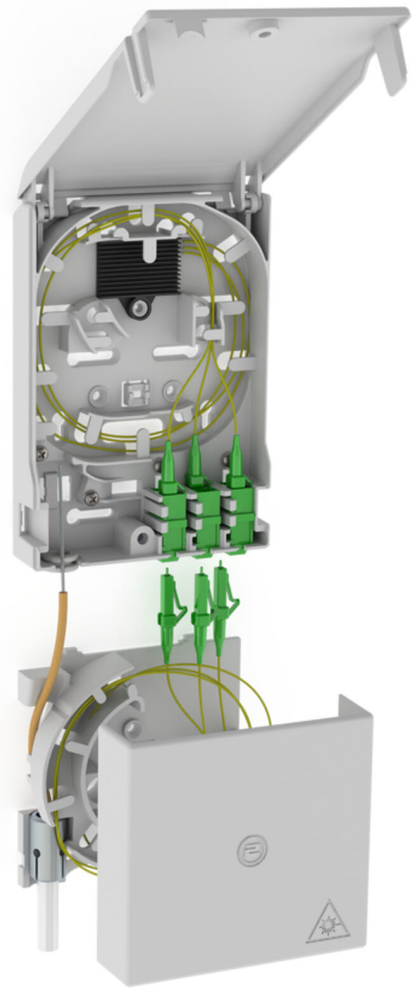

Fibre-optic termination point

With excess cable length box

2LINE G-BOX GF-AP Set2

Article no.: 3030354968, GTIN: 4052487227414

Accommodates up to 6 LC/APC pigtailed and 3 LC duplex couplings.

Picture may differ from selected product

FACTS

Advantages:

- Fast and simple connection without undesirable attenuations thanks to optimal fibre routing

Scope of delivery:

- Example: 2LINE G-BOX GF-AP Set6 + KUEB
- 1 piece fibre-optic termination point with 12-slot splice holder
- 3 pieces LC/APC pigtails
- 6 pieces excess cable length box
- 1x excess cable length box

Dimensions:

- KÜB (HxWxD): 90x96x27mm
- Gf-AP (HxWxD): 135x96x27mm

Properties:

- Accommodates up to 3 LC duplex couplings and 6 LC pigtails
- For storing excess cable lengths

Material:

- PC/ABS-FR

FEATURES

Special feature: Gf-AP inkl. 2x LC/APC Pigtails