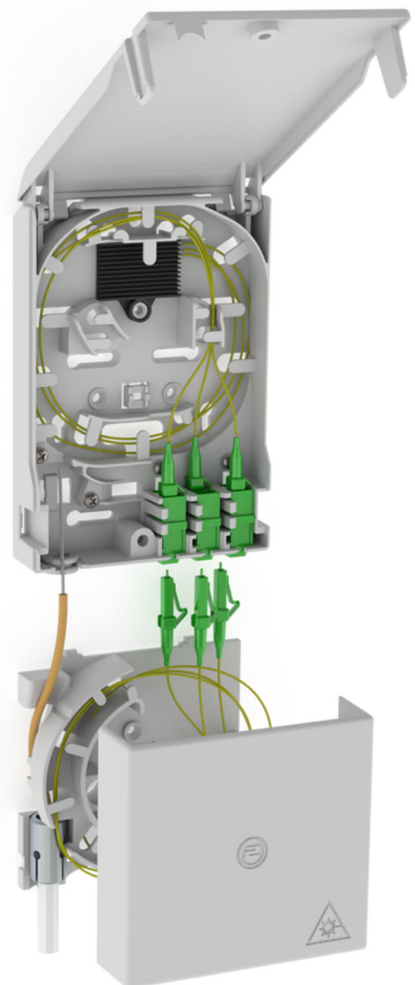

Fibre-optic termination point

With excess cable length box

2LINE G-BOX GF-AP SET

Article no.: 3030354966, GTIN: 4052487227391

Accommodates up to 6 LC/APC pigtailed and 3 LC duplex couplings.

Picture may differ from selected product

FACTS

Advantages:

- Fast and simple connection without undesirable attenuations thanks to optimal fibre routing

Scope of delivery:

- Example: 2LINE G-BOX GF-AP Set6 + KUEB
- 1 piece fibre-optic termination point with 12-slot splice holder
- 3 pieces LC/APC pigtails
- 6 pieces excess cable length box
- 1x excess cable length box

Dimensions:

- KÜB (HxWxD): 90x96x27mm
- Gf-AP (HxWxD): 135x96x27mm

Properties:

- Accommodates up to 3 LC duplex couplings and 6 LC pigtails
- For storing excess cable lengths

Material:

- PC/ABS-FR

FEATURES

Special feature: Gf-AP inkl. 1x LC/APC Pigtail