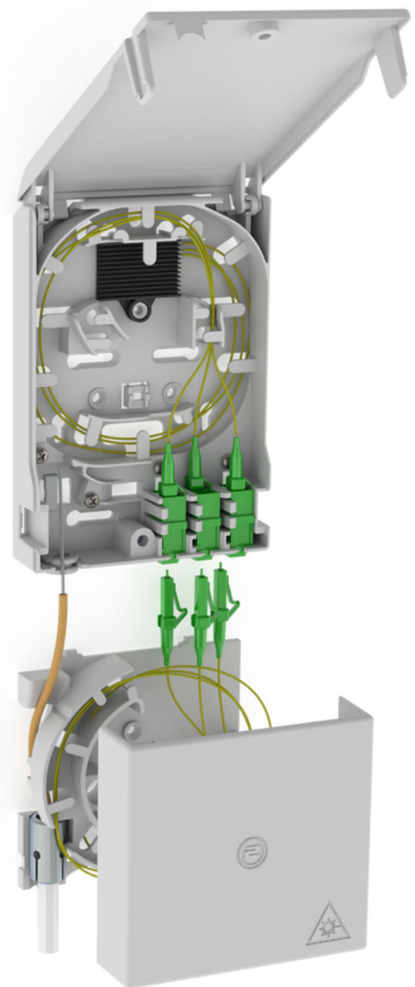

Fibre-optic termination point

With excess cable length box

2LINE G-BOX GF-AP Set6

Article no.: 3030354975, GTIN: 4052487227469

Accommodates up to 6 LC/APC pigtailed and 3 LC duplex couplings.

Picture may differ from selected product

FACTS

Advantages:

- Fast and simple connection without undesirable attenuations thanks to optimal fibre routing

Scope of delivery:

- Example: 2LINE G-BOX GF-AP Set6 + KUEB
- 1 piece fibre-optic termination point with 12-slot splice holder
- 3 pieces LC/APC pigtails
- 6 pieces excess cable length box
- 1x excess cable length box

Dimensions:

- KÜB (HxWxD): 90x96x27mm
- Gf-AP (HxWxD): 135x96x27mm

Properties:

- Accommodates up to 3 LC duplex couplings and 6 LC pigtails
- For storing excess cable lengths

Material:

- PC/ABS-FR

FEATURES

Special feature: Gf-AP inkl. 6x LC/APC Pigtails