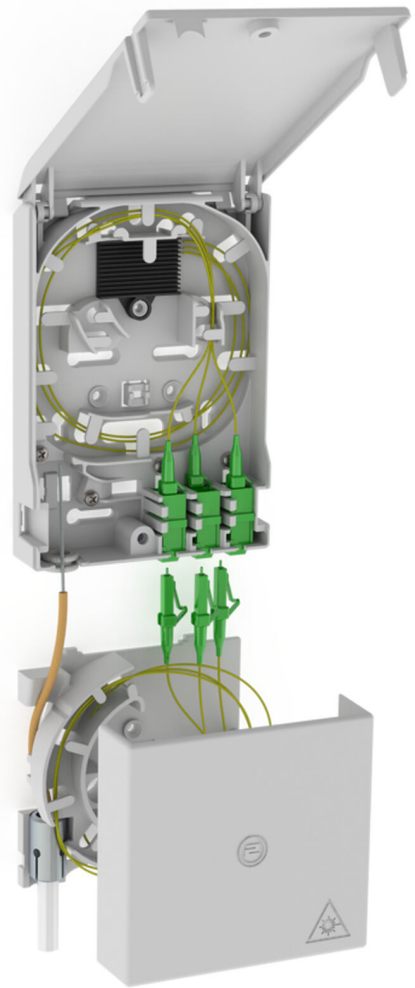

Fibre-optic termination point

With excess cable length box

2LINE G-BOX GF-AP Set6 + KUEB

Article no.: 3030354964, GTIN: 4052487227544

Accommodates up to 6 LC/APC pigtailed and 3 LC duplex couplings.

Picture may differ from selected product

FACTS

Advantages:

- Fast and simple connection without undesirable attenuations thanks to optimal fibre routing

Scope of delivery:

- Example: 2LINE G-BOX GF-AP Set6 + KUEB
- 1 piece fibre-optic termination point with 12-slot splice holder
- 3 pieces LC/APC pigtails
- 6 pieces excess cable length box
- 1x excess cable length box

Dimensions:

- KÜB (HxWxD): 90x96x27mm
- Gf-AP (HxWxD): 135x96x27mm

Properties:

- Accommodates up to 3 LC duplex couplings and 6 LC pigtails
- For storing excess cable lengths

Material:

- PC/ABS-FR

FEATURES

Special feature: Gf-AP inkl. 6x LC/APC Pigtails + KÜB