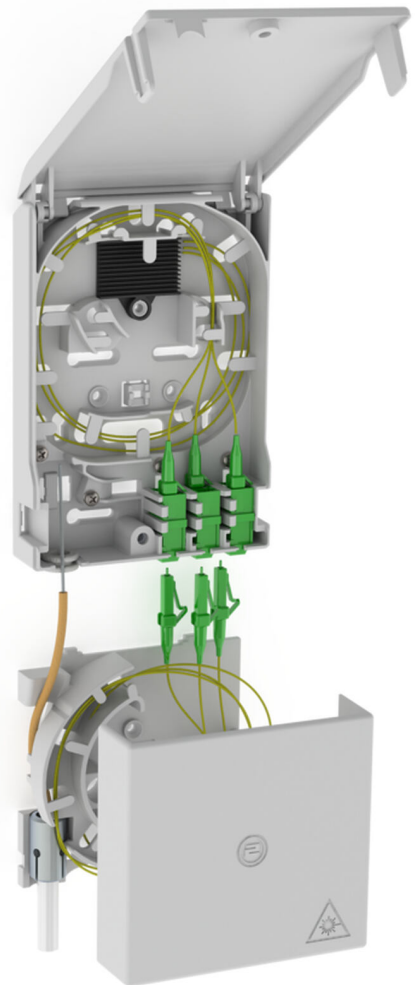

Fibre-optic termination point

With excess cable length box

2LINE G-BOX GF-AP Set5 + KUEB

Article no.: 3030354963, GTIN: 4052487227537

Accommodates up to 6 LC/APC pigtailed and 3 LC duplex couplings.

Picture may differ from selected product

FACTS

Advantages:

- Fast and simple connection without undesirable attenuations thanks to optimal fibre routing

Scope of delivery:

- Example: 2LINE G-BOX GF-AP Set6 + KUEB
- 1 piece fibre-optic termination point with 12-slot splice holder
- 3 pieces LC/APC pigtails
- 6 pieces excess cable length box
- 1x excess cable length box

Dimensions:

- KÜB (HxWxD): 90x96x27mm
- Gf-AP (HxWxD): 135x96x27mm

Properties:

- Accommodates up to 3 LC duplex couplings and 6 LC pigtails
- For storing excess cable lengths

Material:

- PC/ABS-FR

FEATURES

Special feature: Gf-AP inkl. 5x LC/APC Pigtails + KÜB