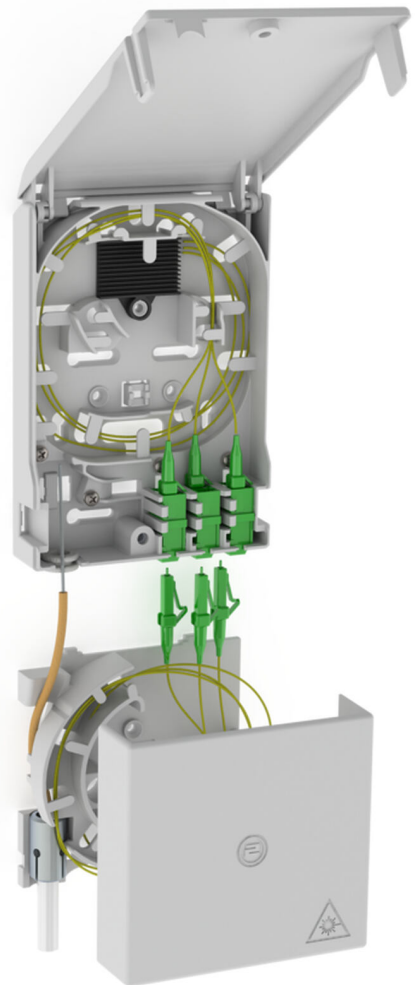

Fibre-optic termination point

With excess cable length box

2LINE G-BOX GF-AP Set4 + KUEB

Article no.: 3030354961, GTIN: 4052487227520

Accommodates up to 6 LC/APC pigtailed and 3 LC duplex couplings.

Picture may differ from selected product

FACTS

Advantages:

- Fast and simple connection without undesirable attenuations thanks to optimal fibre routing

Scope of delivery:

- Example: 2LINE G-BOX GF-AP Set6 + KUEB
- 1 piece fibre-optic termination point with 12-slot splice holder
- 3 pieces LC/APC pigtails
- 6 pieces excess cable length box
- 1x excess cable length box

Dimensions:

- KÜB (HxWxD): 90x96x27mm
- Gf-AP (HxWxD): 135x96x27mm

Properties:

- Accommodates up to 3 LC duplex couplings and 6 LC pigtails
- For storing excess cable lengths

Material:

- PC/ABS-FR

FEATURES

Special feature: Gf-AP inkl. 4x LC/APC Pigtails + KÜB