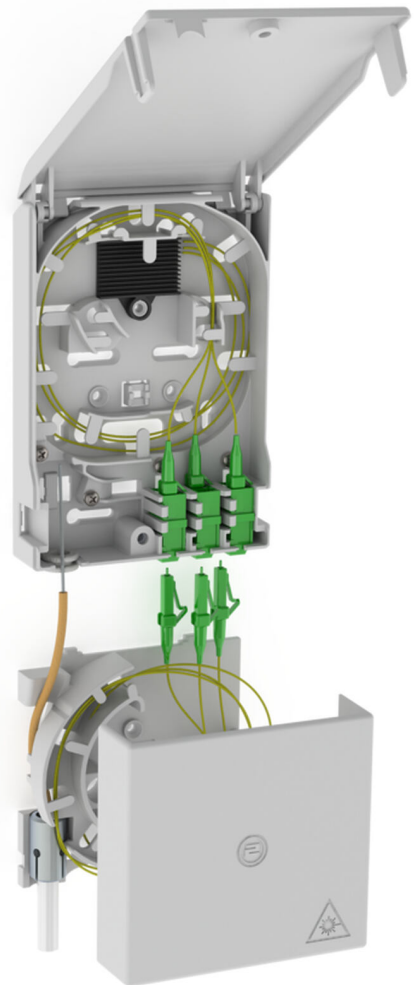

Fibre-optic termination point

With excess cable length box

2LINE G-BOX GF-AP Set3 + KUEB

Article no.: 3030354958, GTIN: 4052487227513

Accommodates up to 6 LC/APC pigtailed and 3 LC duplex couplings.

Picture may differ from selected product

FACTS

Advantages:

- Fast and simple connection without undesirable attenuations thanks to optimal fibre routing

Scope of delivery:

- Example: 2LINE G-BOX GF-AP Set6 + KUEB
- 1 piece fibre-optic termination point with 12-slot splice holder
- 3 pieces LC/APC pigtails
- 6 pieces excess cable length box
- 1x excess cable length box

Dimensions:

- KÜB (HxWxD): 90x96x27mm
- Gf-AP (HxWxD): 135x96x27mm

Properties:

- Accommodates up to 3 LC duplex couplings and 6 LC pigtails
- For storing excess cable lengths

Material:

- PC/ABS-FR

FEATURES

Special feature: Gf-AP inkl. 3x LC/APC Pigtails + KÜB