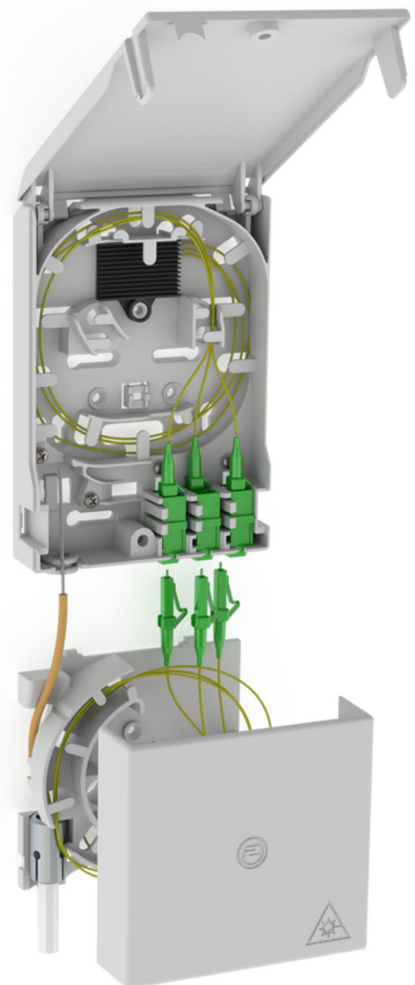

Fibre-optic termination point

With excess cable length box

2LINE G-BOX GF-AP SET + KUEB

Article no.: 3030354950, GTIN: 4052487227490

Accommodates up to 6 LC/APC pigtailed and 3 LC duplex couplings.

Picture may differ from selected product

FACTS

Advantages:

- Fast and simple connection without undesirable attenuations thanks to optimal fibre routing

Scope of delivery:

- Example: 2LINE G-BOX GF-AP Set6 + KUEB
- 1 piece fibre-optic termination point with 12-slot splice holder
- 3 pieces LC/APC pigtails
- 6 pieces excess cable length box
- 1x excess cable length box

Dimensions:

- KÜB (HxWxD): 90x96x27mm
- Gf-AP (HxWxD): 135x96x27mm

Properties:

- Accommodates up to 3 LC duplex couplings and 6 LC pigtails
- For storing excess cable lengths

Material:

- PC/ABS-FR

FEATURES

Special feature: Gf-AP inkl. 1x LC/APC Pigtail + KÜB