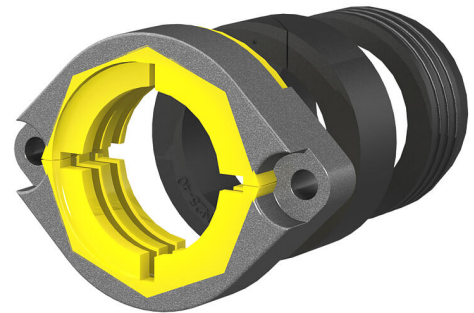

Gas assembly kit for Schuck HEK DN25

MSCH DN25

Article no.: 5060150678, GTIN: 4052487235976

For single and multi-utility building entries.

Picture may differ from selected product

FACTS

Scope of delivery:

- Flap DN25
- 1 piece Primary sealing element
- 1 piece Secondary sealing element
- 1 piece 8-sided insert

Material:

- Glass fibre reinforced polyamide
- PE
- EPDM