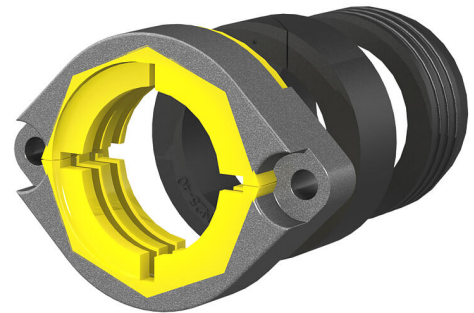

# Gas assembly kit for Schuck HEK DN25

## MSCH DN25

Article no.: 5060150678, GTIN: 4052487235976

For single and multi-utility building entries.

Picture may differ from selected product

### Scope of delivery:

- Flap DN25
- 1 piece Primary sealing element
- 1 piece Secondary sealing element
- 1 piece 8-sided insert