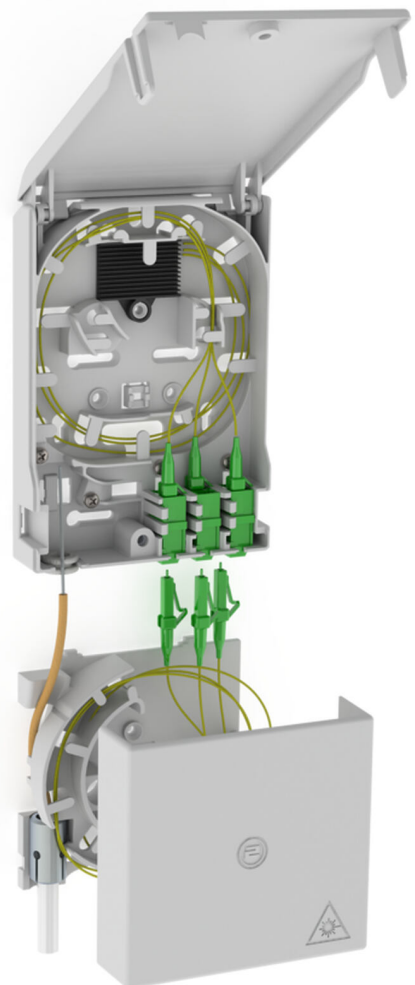

# Fibre-optic termination point

With excess cable length box

## 2LINE G-BOX KUEB

: 3030354888, GTIN: 4052487234139

Accommodates up to 6 LC/APC pigtailed and 3 LC duplex couplings.

## Scope of delivery:

- Example: 2LINE G-BOX GF-AP Set6 + KUEB
- 1 piece fibre-optic termination point with 12-slot splice holder
- 3 pieces LC/APC pigtails
- 6 pieces excess cable length box
- 1x excess cable length box
- §§Uebersetzung\_fehlt§§

## Material:

- PC/ABS-FR

Special feature: KÜB leer