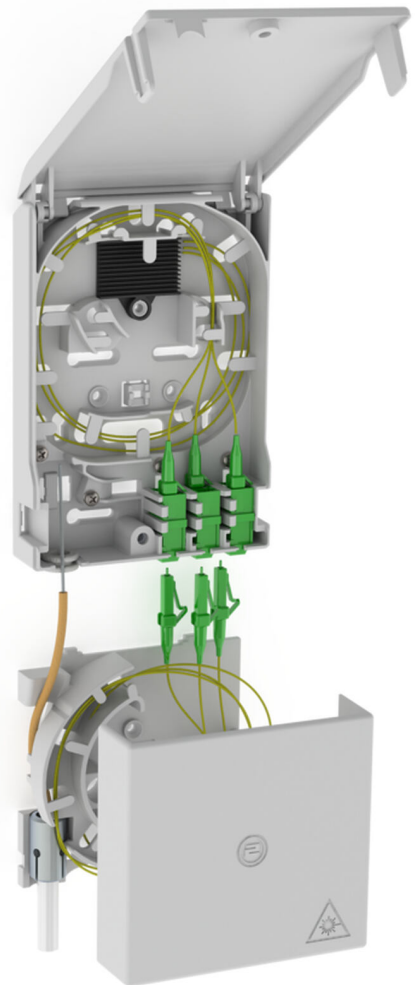

# Fibre-optic termination point

With excess cable length box

## 2LINE G-BOX GF-AP Set5 + KUEB

: 3030354963, GTIN: 4052487227537

Accommodates up to 6 LC/APC pigtailed and 3 LC duplex couplings.

## Scope of delivery:

- Example: 2LINE G-BOX GF-AP Set6 + KUEB
- 1 piece fibre-optic termination point with 12-slot splice holder
- 3 pieces LC/APC pigtails
- 6 pieces excess cable length box
- 1x excess cable length box
- §§Üebersetzung\_fehlt§§

## Dimensions:

- KÜB (HxWxD): 90x96x27mm
- Gf-AP (HxWxD): 135x96x27mm