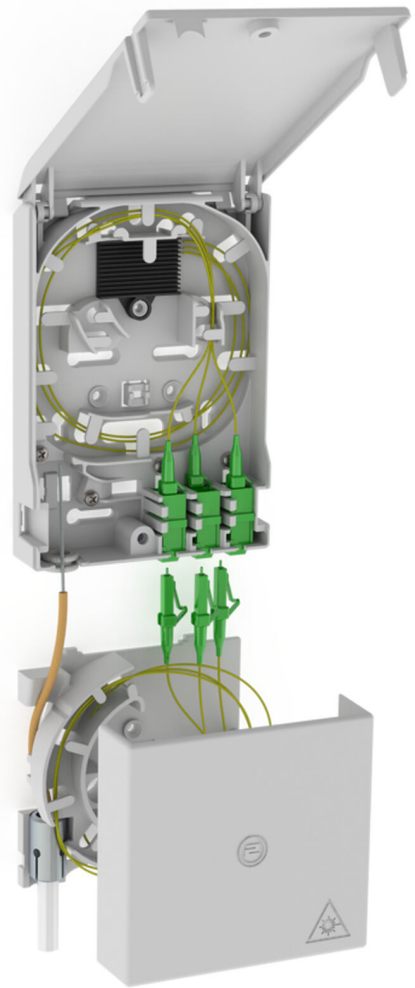

Fibre-optic termination point

With excess cable length box

2LINE G-BOX GF-AP + KUEB

: 3030354904, GTIN: 4052487227483

Accommodates up to 6 LC/APC pigtailed and 3 LC duplex couplings.

Advantages:

- Fast and simple connection without undesirable attenuations thanks to optimal fibre routing

Scope of delivery:

- Example: 2LINE G-BOX GF-AP Set6 + KUEB
- 1 piece fibre-optic termination point with 12-slot splice holder
- 3 pieces LC/APC pigtails
- 6 pieces excess cable length box
- 1x excess cable length box
- §§Uebersetzung_fehlt§§

Dimensions:

- KÜB (HxWxD): 90x96x27mm
- Gf-AP (HxWxD): 135x96x27mm

Properties:

- Accommodates up to 3 LC duplex couplings and 6 LC pigtails
- For storing excess cable lengths

Material:

- PC/ABS-FR

Special feature: Gf-AP leer + KÜB