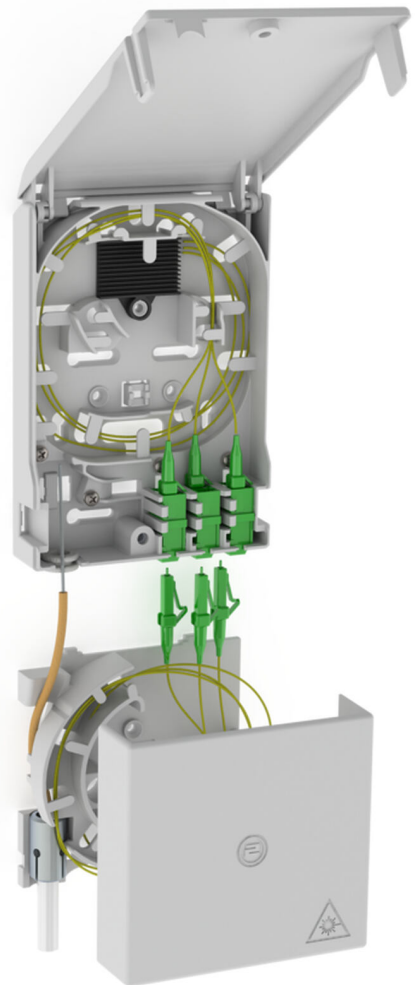

Fibre-optic termination point

With excess cable length box

2LINE G-BOX GF-AP Set3

: 3030354970, GTIN: 4052487227421

Accommodates up to 6 LC/APC pigtailed and 3 LC duplex couplings.

Advantages:

- Fast and simple connection without undesirable attenuations thanks to optimal fibre routing

Scope of delivery:

- Example: 2LINE G-BOX GF-AP Set6 + KUEB
- 1 piece fibre-optic termination point with 12-slot splice holder
- 3 pieces LC/APC pigtails
- 6 pieces excess cable length box
- 1x excess cable length box
- §§Üebersetzung_fehlt§§

Dimensions:

- KÜB (HxWxD): 90x96x27mm
- Gf-AP (HxWxD): 135x96x27mm

Properties:

- Accommodates up to 3 LC duplex couplings and 6 LC pigtails
- For storing excess cable lengths

Material:

- PC/ABS-FR

Special
feature:

Gf-AP inkl. 3x LC/APC Pigtails