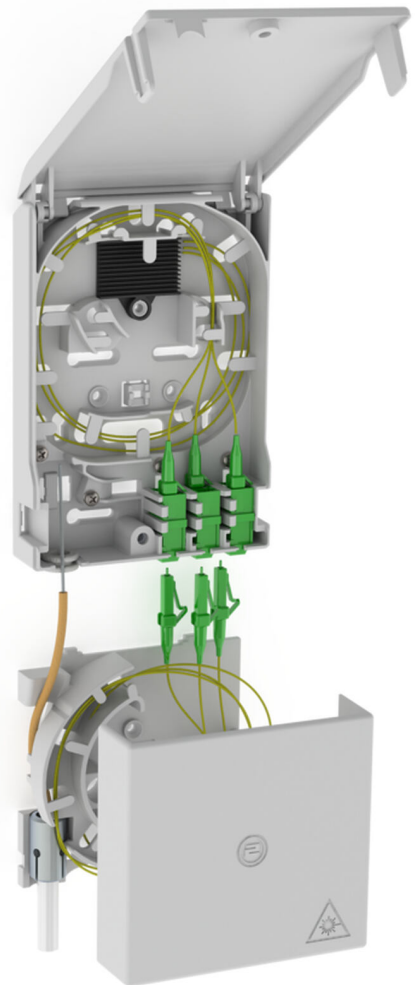

Fibre-optic termination point

With excess cable length box

2LINE G-BOX GF-AP Set5 + KUEB

: 3030354963, GTIN: 4052487227537

Accommodates up to 6 LC/APC pigtailed and 3 LC duplex couplings.

Advantages:

- Fast and simple connection without undesirable attenuations thanks to optimal fibre routing

Scope of delivery:

- Example: 2LINE G-BOX GF-AP Set6 + KUEB
- 1 piece fibre-optic termination point with 12-slot splice holder
- 3 pieces LC/APC pigtails
- 6 pieces excess cable length box
- 1x excess cable length box
- §§Uebersetzung_fehlt§§

Dimensions:

- KÜB (HxWxD): 90x96x27mm
- Gf-AP (HxWxD): 135x96x27mm

Properties:

- Accommodates up to 3 LC duplex couplings and 6 LC pigtails
- For storing excess cable lengths

Material:

- PC/ABS-FR

Special feature: Gf-AP inkl. 5x LC/APC Pigtails + KÜB