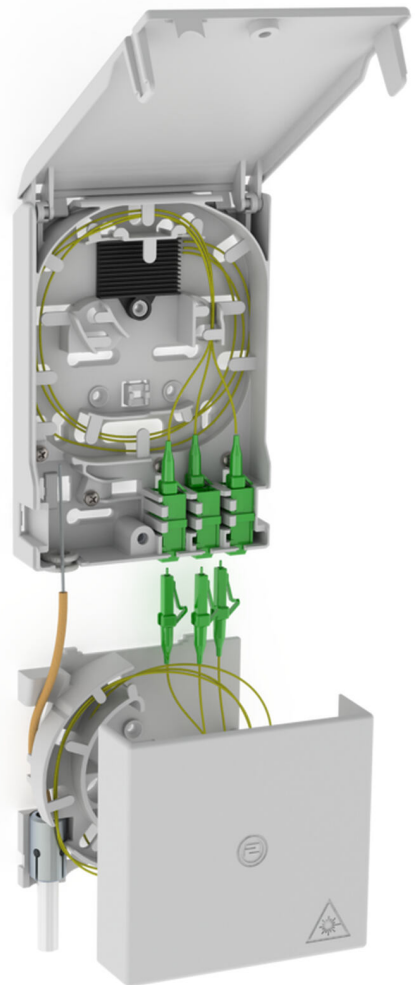

# Fibre-optic termination point

With excess cable length box

## 2LINE G-BOX GF-AP Set4 + KUEB

: 3030354961, GTIN: 4052487227520

Accommodates up to 6 LC/APC pigtailed and 3 LC duplex couplings.

## Scope of delivery:

- Example: 2LINE G-BOX GF-AP Set6 + KUEB
- 1 piece fibre-optic termination point with 12-slot splice holder
- 3 pieces LC/APC pigtails
- 6 pieces excess cable length box
- 1x excess cable length box
- §§Uebersetzung\_fehlt§§

## Material:

- PC/ABS-FR

Special feature: Gf-AP inkl. 4x LC/APC Pigtails + KÜB