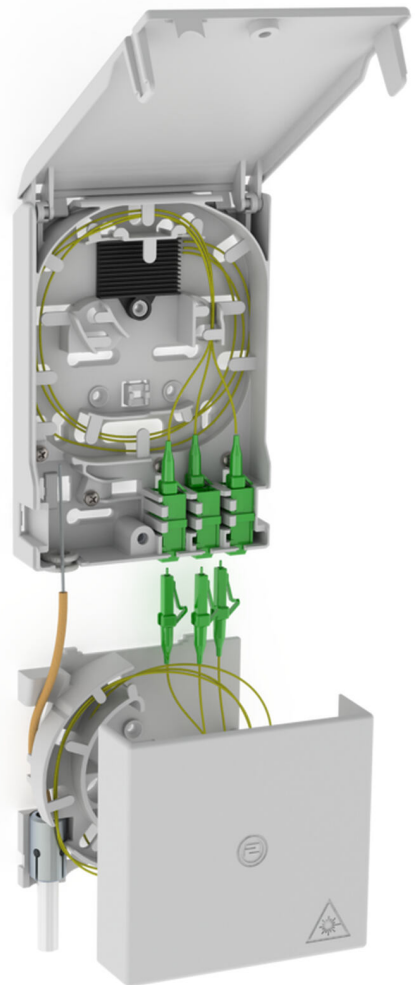

Fibre-optic termination point

With excess cable length box

2LINE G-BOX GF-AP Set3 + KUEB

: 3030354958, GTIN: 4052487227513

Accommodates up to 6 LC/APC pigtailed and 3 LC duplex couplings.

Advantages:

- Fast and simple connection without undesirable attenuations thanks to optimal fibre routing

Scope of delivery:

- Example: 2LINE G-BOX GF-AP Set6 + KUEB
- 1 piece fibre-optic termination point with 12-slot splice holder
- 3 pieces LC/APC pigtails
- 6 pieces excess cable length box
- 1x excess cable length box
- §§Uebersetzung_fehlt§§

Dimensions:

- KÜB (HxWxD): 90x96x27mm
- Gf-AP (HxWxD): 135x96x27mm

Properties:

- Accommodates up to 3 LC duplex couplings and 6 LC pigtails
- For storing excess cable lengths

Material:

- PC/ABS-FR

Special feature: Gf-AP inkl. 3x LC/APC Pigtails + KÜB