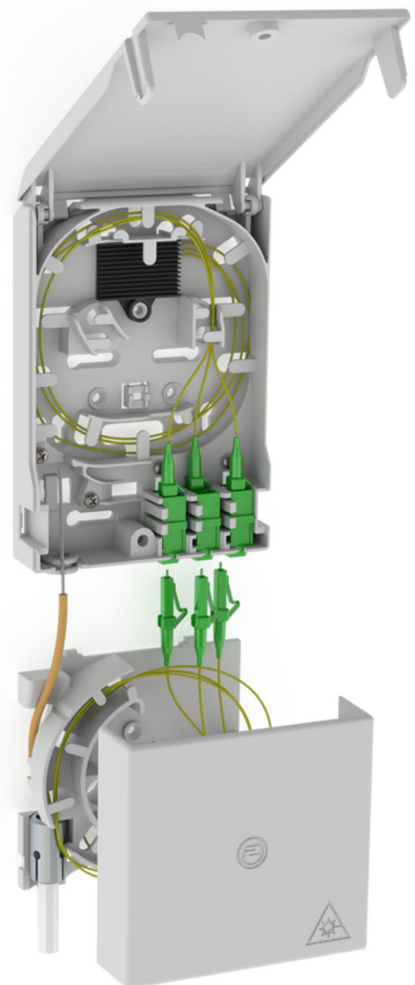

Fibre-optic termination point

With excess cable length box

2LINE G-BOX GF-AP Set2 + KUEB

: 3030354955, GTIN: 4052487227506

Accommodates up to 6 LC/APC pigtailed and 3 LC duplex couplings.

Advantages:

- Fast and simple connection without undesirable attenuations thanks to optimal fibre routing

Scope of delivery:

- Example: 2LINE G-BOX GF-AP Set6 + KUEB
- 1 piece fibre-optic termination point with 12-slot splice holder
- 3 pieces LC/APC pigtails
- 6 pieces excess cable length box
- 1x excess cable length box
- §§Uebersetzung_fehlt§§

Dimensions:

- KÜB (HxWxD): 90x96x27mm
- Gf-AP (HxWxD): 135x96x27mm

Properties:

- Accommodates up to 3 LC duplex couplings and 6 LC pigtails
- For storing excess cable lengths

Material:

- PC/ABS-FR

Special feature: Gf-AP inkl. 2x LC/APC Pigtails + KÜB