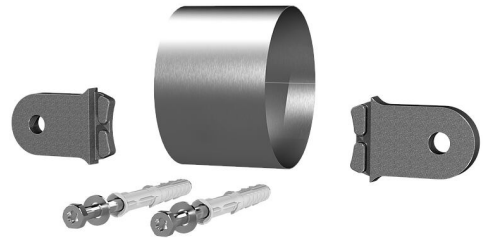

# Support pipe set

For ESH PolySafe including twist protection flaps

### Scope of delivery:

- 1 piece compensation pipe
- 2 pieces twist protection flaps
- 2 pieces frame plugs SXR 10 x 80

### Material:

- Pipe: Stainless steel V2A
- Flaps: Fibre-glass reinforced polyamide