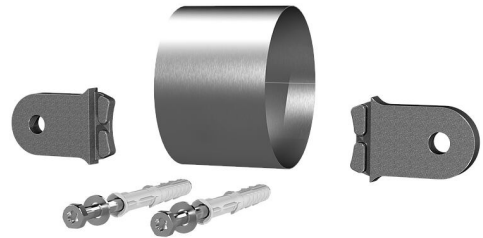

Support pipe set

For ESH PolySafe including twist protection flaps

ESH PolySafe SRS

: 1910010299, GTIN: 4052487165778

Scope of delivery:

- 1 piece compensation pipe
- 2 pieces twist protection flaps
- 2 pieces frame plugs SXR 10 x 80

Material:

- Pipe: Stainless steel V2A
- Flaps: Fibre-glass reinforced polyamide