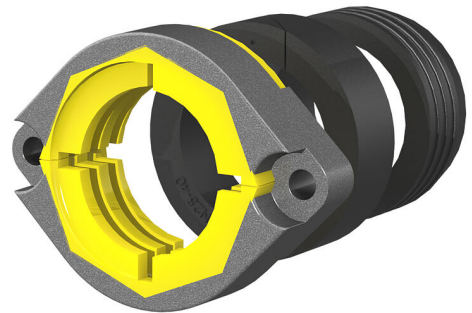

Gas assembly kit

for Schuck HEK DN25

MSCH DN25

: 5060150678, GTIN: 4052487235976

For single and multi-utility building entries.

Scope of delivery:

- Flap DN25
- 1 piece Primary sealing element
- 1 piece Secondary sealing element
- 1 piece 8-sided insert

Material:

- Glass fibre reinforced polyamide
- PE
- EPDM