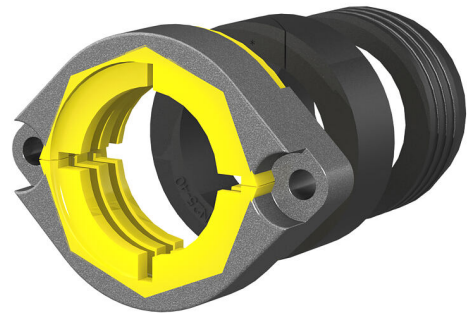

# Gas assembly kit

for Schuck HEK DN25

### Scope of delivery:

- Flap DN25
- 1 piece Primary sealing element
- 1 piece Secondary sealing element
- 1 piece 8-sided insert