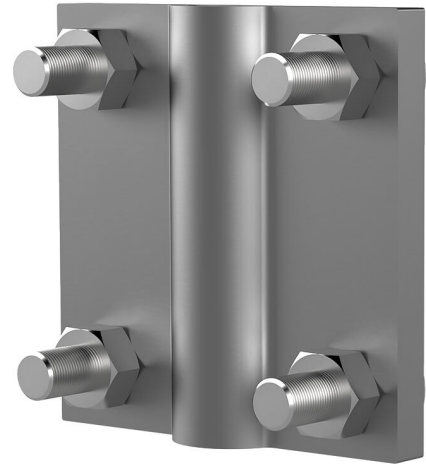

Connecting terminal

HEA AKL A4

: 1700140020, GTIN: 4052487044912

Connecting terminals are used to set up terminal connections for round and flat steel.

Dimensions:

- Connecting terminal: 70 x 70 mm
- For flat earthing strap 40 x 5 or round earthing conductor Rd 8 - 12

Material:

- St37 galvanised or V4A (AISI 316L)