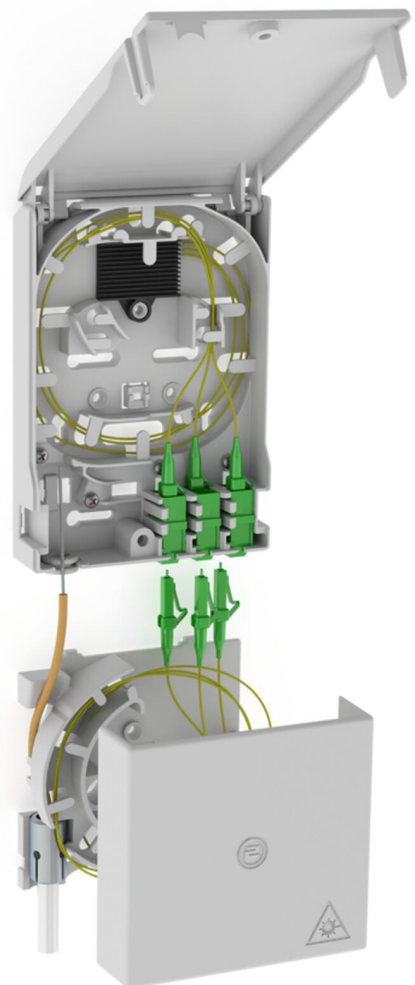

Fibre-optic termination point

With excess cable length box

2LINE G-BOX KUEB

: 3030354888, GTIN: 4052487234139

Accommodates up to 6 LC/APC pigtailed and 3 LC duplex couplings.

Advantages:

- Fast and simple connection without undesirable attenuations thanks to optimal fibre routing

Scope of delivery:

- Example: 2LINE G-BOX GF-AP Set6 + KUEB
- 1 piece fibre-optic termination point with 12-slot splice holder
- 3 pieces LC/APC pigtails
- 6 pieces excess cable length box
- 1x excess cable length box
- §§Uebersetzung_fehlt§§

Dimensions:

- KÜB (HxWxD): 90x96x27mm
- Gf-AP (HxWxD): 135x96x27mm

Properties:

- Accommodates up to 3 LC duplex couplings and 6 LC pigtails
- For storing excess cable lengths

Material:

- PC/ABS-FR

Special feature: KÜB leer