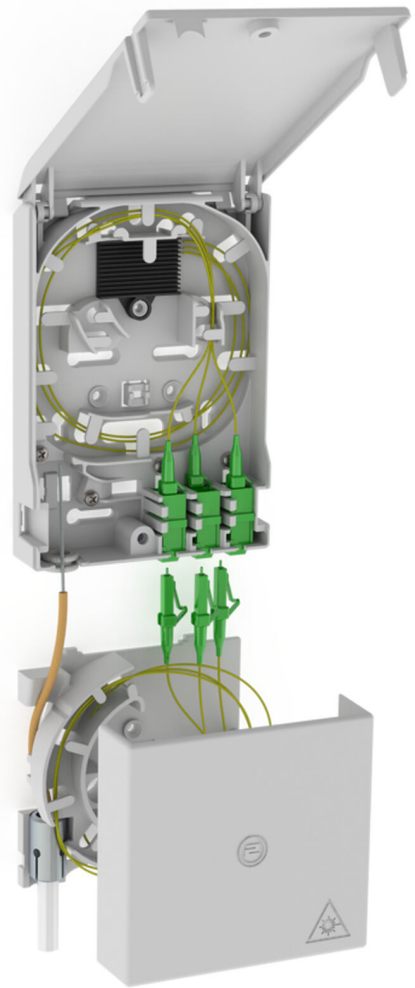

# Fibre-optic termination point

With excess cable length box

## 2LINE G-BOX GF-AP + KUEB

: 3030354904, GTIN: 4052487227483

Accommodates up to 6 LC/APC pigtailed and 3 LC duplex couplings.

## Scope of delivery:

- Example: 2LINE G-BOX GF-AP Set6 + KUEB
- 1 piece fibre-optic termination point with 12-slot splice holder
- 3 pieces LC/APC pigtails
- 6 pieces excess cable length box
- 1x excess cable length box
- §§Uebersetzung\_fehlt§§

## Material:

- PC/ABS-FR

Special feature: Gf-AP leer + KÜB