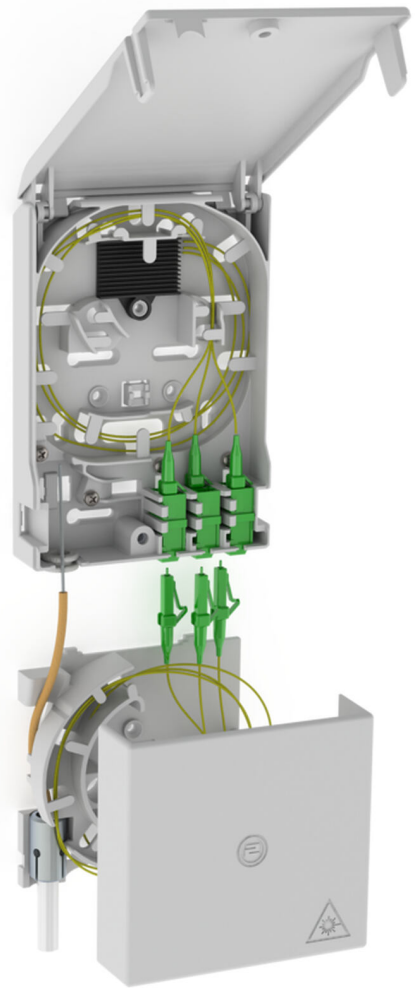

# Fibre-optic termination point

With excess cable length box

## 2LINE G-BOX GF-AP Set4

: 3030354972, GTIN: 4052487227438

Accommodates up to 6 LC/APC pigtailed and 3 LC duplex couplings.

## Scope of delivery:

- Example: 2LINE G-BOX GF-AP Set6 + KUEB
- 1 piece fibre-optic termination point with 12-slot splice holder
- 3 pieces LC/APC pigtails
- 6 pieces excess cable length box
- 1x excess cable length box
- §§Uebersetzung\_fehlt§§

## Material:

- PC/ABS-FR

Special  
feature:

Gf-AP inkl. 4x LC/APC Pigtails