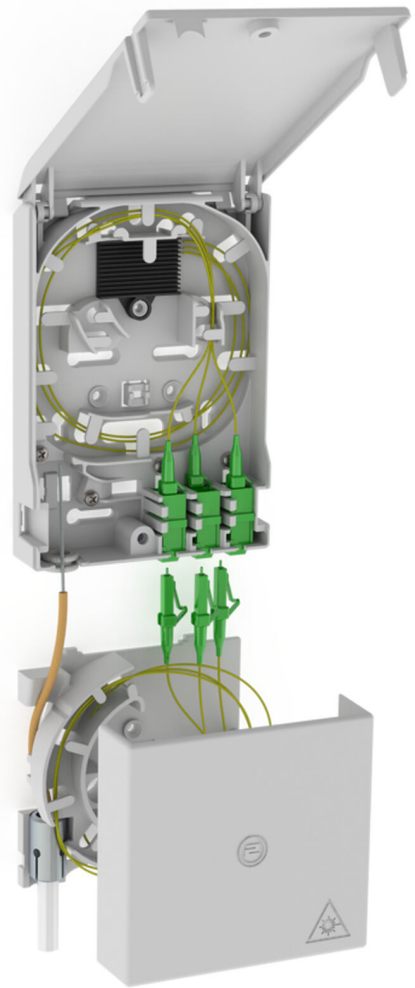

Fibre-optic termination point

With excess cable length box

2LINE G-BOX GF-AP Set3

: 3030354970, GTIN: 4052487227421

Accommodates up to 6 LC/APC pigtailed and 3 LC duplex couplings.

Advantages:

- Fast and simple connection without undesirable attenuations thanks to optimal fibre routing

Scope of delivery:

- Example: 2LINE G-BOX GF-AP Set6 + KUEB
- 1 piece fibre-optic termination point with 12-slot splice holder
- 3 pieces LC/APC pigtails
- 6 pieces excess cable length box
- 1x excess cable length box
- §§Uebersetzung_fehlt§§

Dimensions:

- KÜB (HxWxD): 90x96x27mm
- Gf-AP (HxWxD): 135x96x27mm

Properties:

- Accommodates up to 3 LC duplex couplings and 6 LC pigtails
- For storing excess cable lengths

Material:

- PC/ABS-FR

Special feature: Gf-AP inkl. 3x LC/APC Pigtails