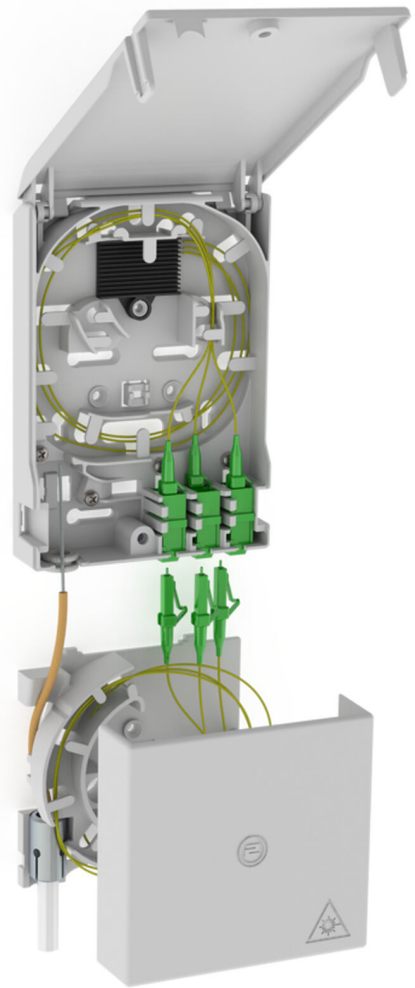

Fibre-optic termination point

With excess cable length box

2LINE G-BOX GF-AP Set2

: 3030354968, GTIN: 4052487227414

Accommodates up to 6 LC/APC pigtailed and 3 LC duplex couplings.

Advantages:

- Fast and simple connection without undesirable attenuations thanks to optimal fibre routing

Scope of delivery:

- Example: 2LINE G-BOX GF-AP Set6 + KUEB
- 1 piece fibre-optic termination point with 12-slot splice holder
- 3 pieces LC/APC pigtails
- 6 pieces excess cable length box
- 1x excess cable length box
- §§Uebersetzung_fehlt§§

Dimensions:

- KÜB (HxWxD): 90x96x27mm
- Gf-AP (HxWxD): 135x96x27mm

Properties:

- Accommodates up to 3 LC duplex couplings and 6 LC pigtails
- For storing excess cable lengths

Material:

- PC/ABS-FR

Special
feature:

Gf-AP inkl. 2x LC/APC Pigtails