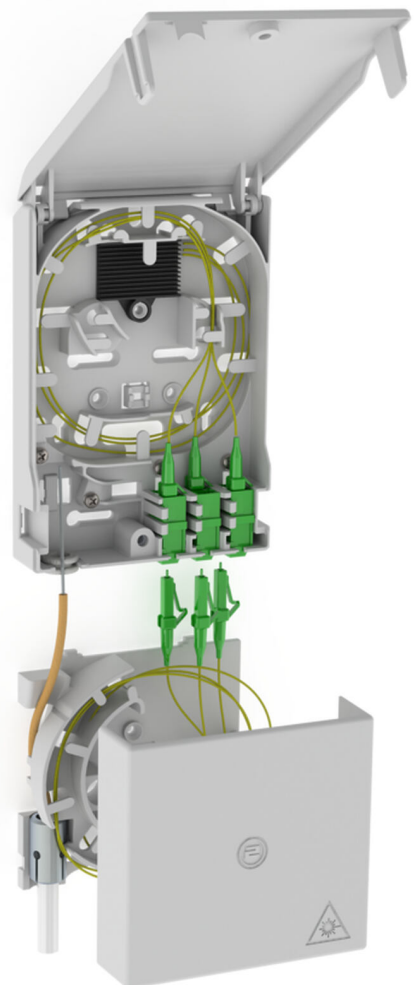

Fibre-optic termination point

With excess cable length box

2LINE G-BOX GF-AP Set5 + KUEB

: 3030354963, GTIN: 4052487227537

Accommodates up to 6 LC/APC pigtailed and 3 LC duplex couplings.

Advantages:

- Fast and simple connection without undesirable attenuations thanks to optimal fibre routing

Scope of delivery:

- Example: 2LINE G-BOX GF-AP Set6 + KUEB
- 1 piece fibre-optic termination point with 12-slot splice holder
- 3 pieces LC/APC pigtails
- 6 pieces excess cable length box
- 1x excess cable length box
- §§Uebersetzung_fehlt§§

Dimensions:

- KÜB (HxWxD): 90x96x27mm
- Gf-AP (HxWxD): 135x96x27mm

Properties:

- Accommodates up to 3 LC duplex couplings and 6 LC pigtails
- For storing excess cable lengths

Material:

- PC/ABS-FR

Special feature: Gf-AP inkl. 5x LC/APC Pigtails + KÜB