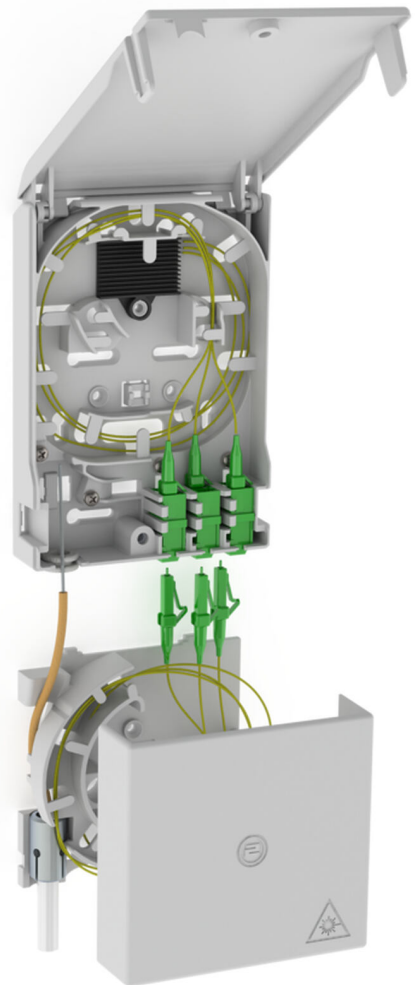

Fibre-optic termination point

With excess cable length box

2LINE G-BOX GF-AP Set4 + KUEB

: 3030354961, GTIN: 4052487227520

Accommodates up to 6 LC/APC pigtailed and 3 LC duplex couplings.

Advantages:

- Fast and simple connection without undesirable attenuations thanks to optimal fibre routing

Scope of delivery:

- Example: 2LINE G-BOX GF-AP Set6 + KUEB
- 1 piece fibre-optic termination point with 12-slot splice holder
- 3 pieces LC/APC pigtails
- 6 pieces excess cable length box
- 1x excess cable length box
- §§Uebersetzung_fehlt§§

Dimensions:

- KÜB (HxWxD): 90x96x27mm
- Gf-AP (HxWxD): 135x96x27mm

Properties:

- Accommodates up to 3 LC duplex couplings and 6 LC pigtails
- For storing excess cable lengths

Material:

- PC/ABS-FR

Special feature: Gf-AP inkl. 4x LC/APC Pigtails + KÜB