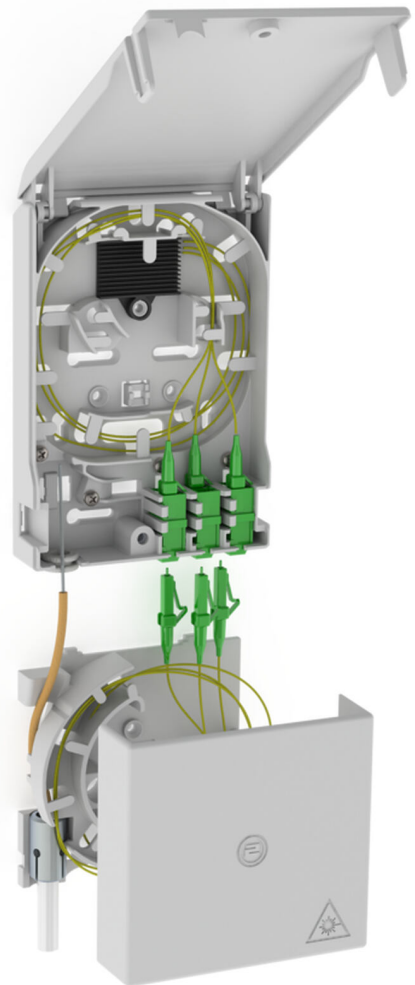

Fibre-optic termination point

With excess cable length box

2LINE G-BOX GF-AP Set2 + KUEB

: 3030354955, GTIN: 4052487227506

Accommodates up to 6 LC/APC pigtailed and 3 LC duplex couplings.

Advantages:

- Fast and simple connection without undesirable attenuations thanks to optimal fibre routing

Scope of delivery:

- Example: 2LINE G-BOX GF-AP Set6 + KUEB
- 1 piece fibre-optic termination point with 12-slot splice holder
- 3 pieces LC/APC pigtails
- 6 pieces excess cable length box
- 1x excess cable length box
- §§Uebersetzung_fehlt§§

Dimensions:

- KÜB (HxWxD): 90x96x27mm
- Gf-AP (HxWxD): 135x96x27mm

Properties:

- Accommodates up to 3 LC duplex couplings and 6 LC pigtails
- For storing excess cable lengths

Material:

- PC/ABS-FR

Special feature: Gf-AP inkl. 2x LC/APC Pigtails + KÜB