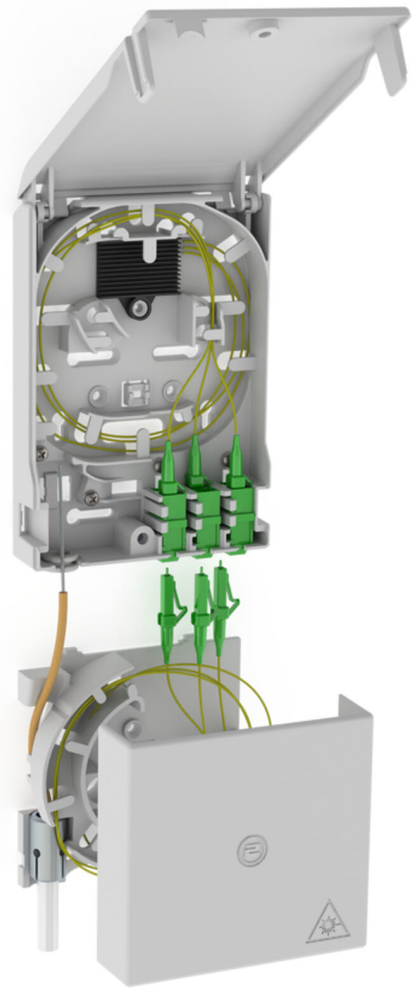

Fibre-optic termination point

With excess cable length box

2LINE G-BOX GF-AP

: 3030346320, GTIN: 4052487234054

Accommodates up to 6 LC/APC pigtailed and 3 LC duplex couplings.

Advantages:

- Fast and simple connection without undesirable attenuations thanks to optimal fibre routing

Scope of delivery:

- Example: 2LINE G-BOX GF-AP Set6 + KUEB
- 1 piece fibre-optic termination point with 12-slot splice holder
- 3 pieces LC/APC pigtails
- 6 pieces excess cable length box
- 1x excess cable length box
- §§Uebersetzung_fehlt§§

Dimensions:

- KÜB (HxWxD): 90x96x27mm
- Gf-AP (HxWxD): 135x96x27mm

Properties:

- Accommodates up to 3 LC duplex couplings and 6 LC pigtails
- For storing excess cable lengths

Material:

- PC/ABS-FR

Special feature: Gf-AP leer