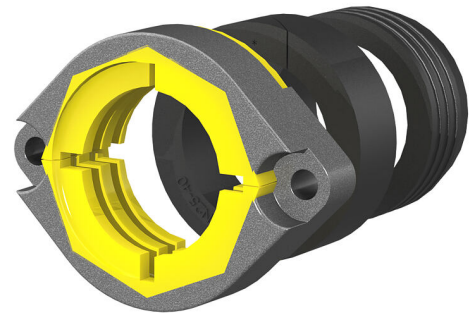

# Gas assembly kit

for Schuck HEK DN25

### Scope of delivery:

- Flap DN25
- 1 piece Primary sealing element
- 1 piece Secondary sealing element
- 1 piece 8-sided insert