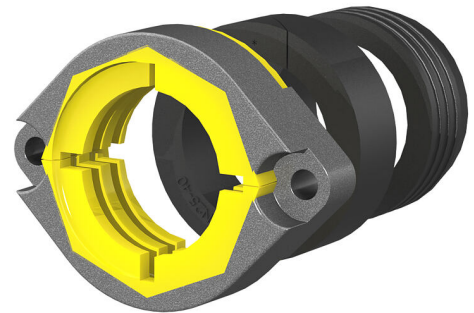

Gas assembly kit

for Schuck HEK DN25

MSCH DN25

: 5060150678, GTIN: 4052487235976

For single and multi-utility building entries.

Scope of delivery:

- Flap DN25
- 1 piece Primary sealing element
- 1 piece Secondary sealing element
- 1 piece 8-sided insert

Material:

- Glass fibre reinforced polyamide
- PE
- EPDM