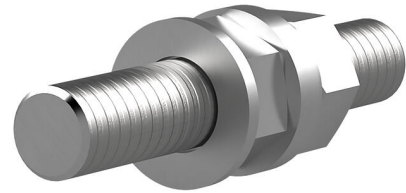

Connection bolt

HEA ASB M16 A4

: 1700110050, GTIN: 4052487044806

For screwing into the connection thread for earthing entries or earthing fixed points. The connection bolt can be used to connect a cable shoe, for example.

Dimensions:

- Length: 75 mm

Material:

- St37 galvanised or V4A (AISI 316L)

Threaded
bolt: M16