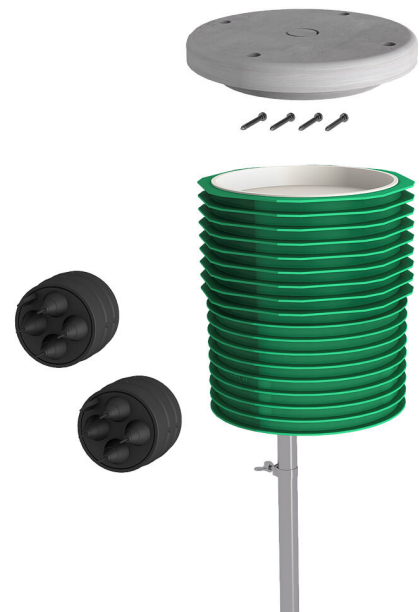

# ETGAR foundation box set

For ETGAR BHP

## ETGAR FB SET

: 3030482075, GTIN: 4052487241908

- **Ready-to-connect foundation system for installation of electrical terminal devices**

For routing and distributing electric power and communication lines in the garden, for the safe installation of garden lights, energy charging stations etc. and the connection of ETGAR building services outlet empty conduit systems.

### Advantages:

- Suitable for the safe connection of garden lights, energy charging stations etc.
- Retrofitting possible at any time without digging thanks to the consistent empty conduit system

### Scope of delivery:

- 4 pieces ETGAR foundation boxes
- 4 pieces ETGAR foundation box carrier plates
- 8 pieces ETGAR connection sleeves